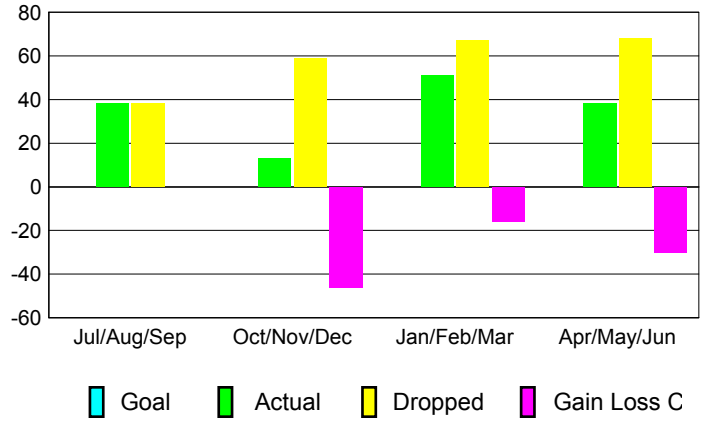

Membership Results 2012-2013
Goal, New, Dropped, Gain/Loss